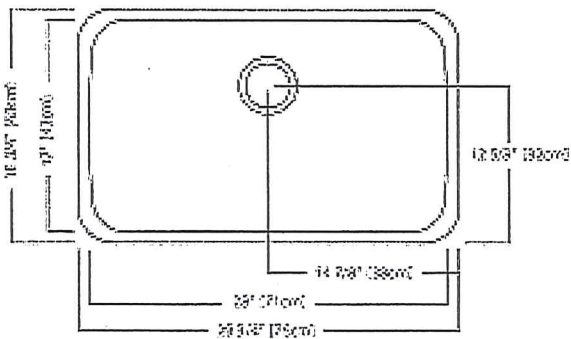

R.S.

Plumbing Specifications

Model # NS1930/U9

Description

18 gauge
8 1/2" Deep
36" min cabinet for kindred
Install method

Lot 11 Ph 2
Bowmanville

EDGE PROFILE VERIFICATION FORM

STANDARD EDGE PROFILES

2 cm

STRAIGHT POLISH

UPGRADED EDGE PROFILES

4 cm

~~1/2" BEVEL~~

~~HALF BULLNOSE~~

~~FULL BULLNOSE~~

~~OGEE~~