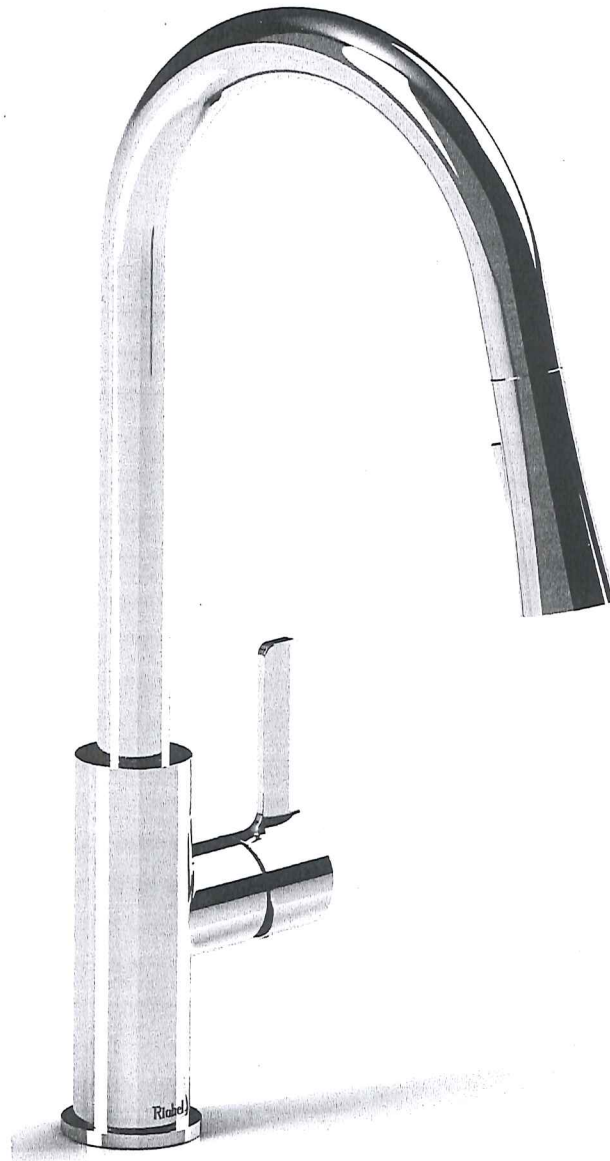

Kitchen Faucet - OPTION 1

**PRONTO Single Hole Dual Spray Pull-Out Faucet
PO101C \$405.00**

Riobel Inc. - 11 Cidermill Ave. Unit # 5 - Concord, Ontario - L4K 4B6 - PH:905-760-9009

MAR 28 2016

Lot 11 Pb 2
Bowmanville

R.S.

Plumbing Specifications

Model # NS1930/U9

Description

18 gauge
8 1/2" Deep
36" min cabinet for kindred
Install method

Lot 11 Ph 2
Bowmanville

EDGE PROFILE VERIFICATION FORM

STANDARD EDGE PROFILES

2 cm

STRAIGHT POLISH

UPGRADED EDGE PROFILES

4 cm

~~1/2" BEVEL~~

~~HALF BULLNOSE~~

~~FULL BULLNOSE~~

~~OGEE~~