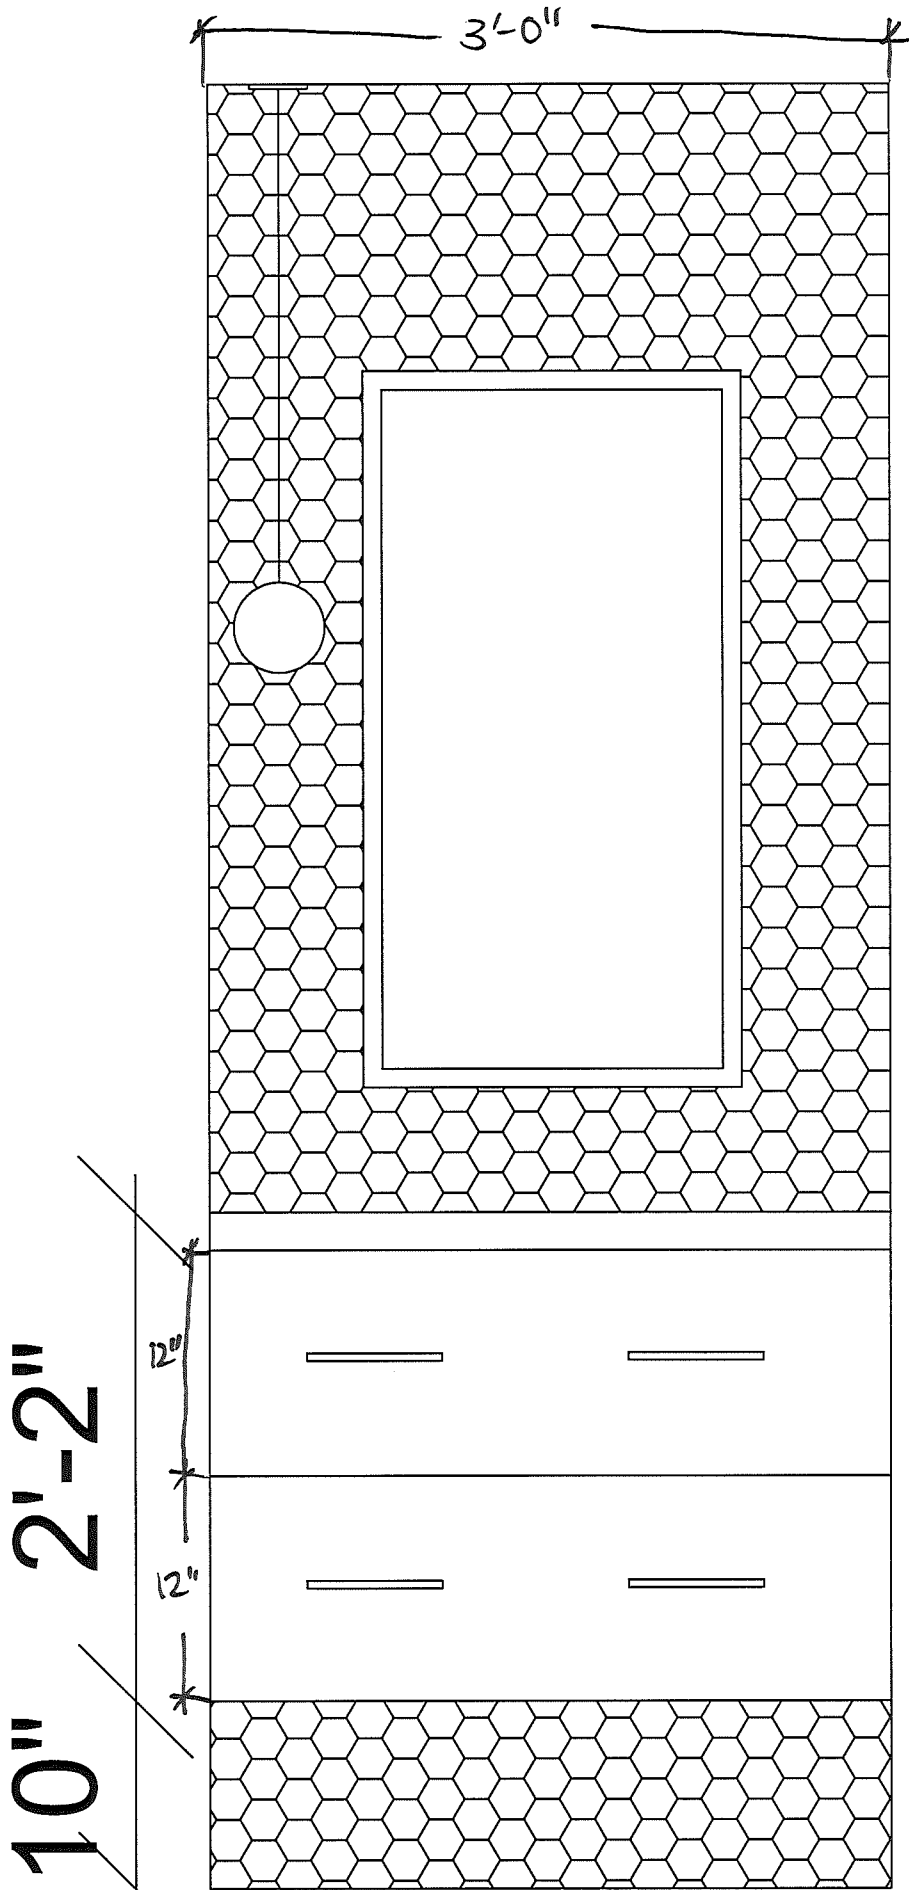

KITCHEN ISLAND - ELEVATIONS

The Brook Ph1

LOT#16

KITCHEN - ELEVATIONS

KITCHEN - ELEVATIONS

Tile:
 Ontario Hexagon
 Matte Snow White
 upg grout.

Cabinet
 3ftw x 24"d
 w undermount
 sink

2 drawers

POWDER ROOM
 FRONT WALL- ELEVATION