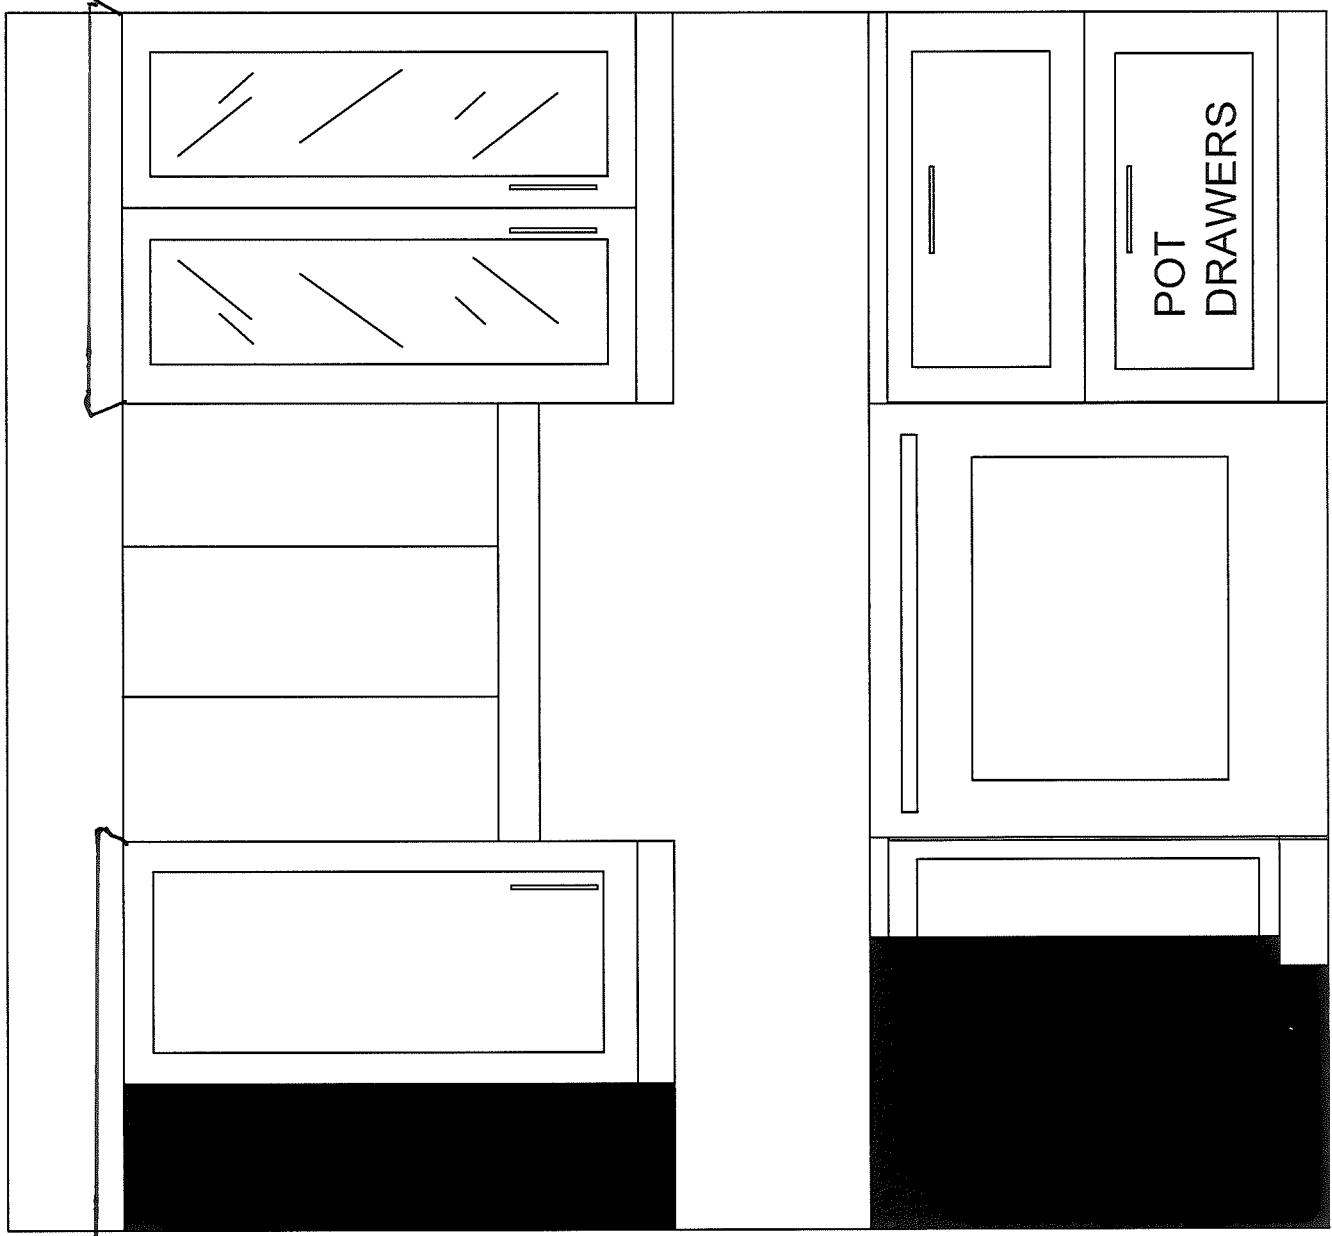

KITCHEN ISLAND - ELEVATIONS

The Brook Ph1

LOT#16

KITCHEN - ELEVATIONS

KITCHEN - ELEVATIONS

Tile:
 Ontario Hexagon
 Matte Snow White
 upg grout.

Cabinet
 3ftw x 24"d
 w undermount
 sink

2 drawers

POWDER ROOM
 FRONT WALL- ELEVATION